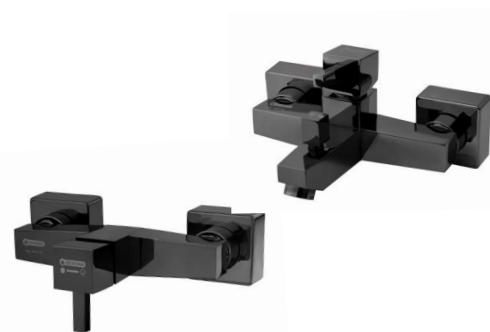

LIBRA

ليبرا

- Includes: 4 products
- Chrome
- PVD finish
- PVD Smoky

Sink faucet - Code: 9489
Single lever basin mixer - Code: 9490
Bath mixer - Code: 9488
Shower mixer - Code: 9491