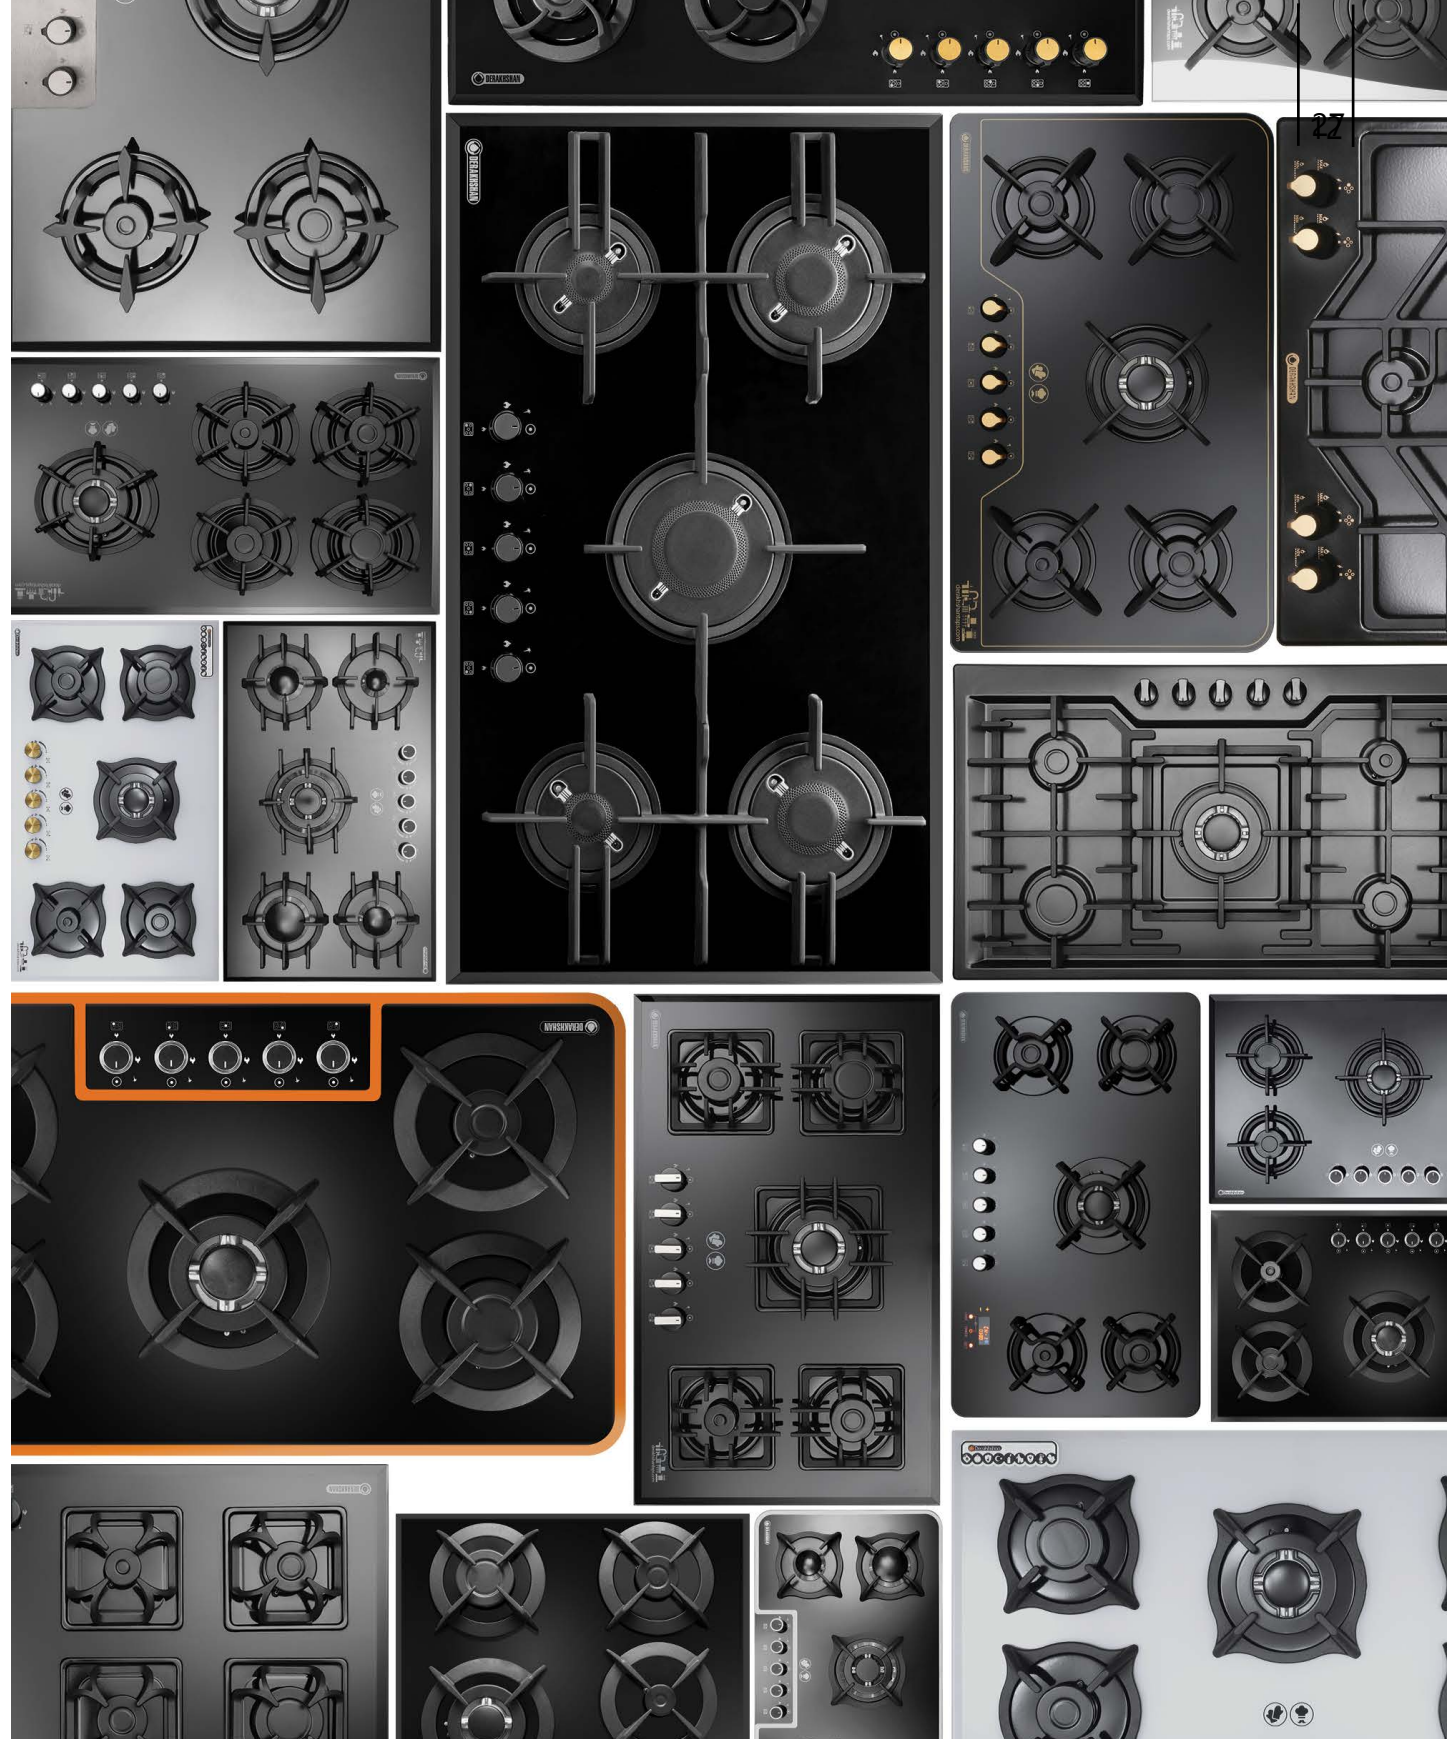

SAFETY
SHUT-OFF

CAST IRON
GRIDS

GLASS
CERAMIC

FULL
SAFETY

G653

اجاق گاز رومیزی

Stainless Steel Gas Hobs
Dimensions: 51x89 cm
Cutting dimensions: 49.5x86.5 cm

- Stainless steel gas hobs
- with Insulation Layer
- Spanish Bobbin
- 2nd Series
- Burner with 62% more
- Built Electric Speed High
- Efficiency Igniter in