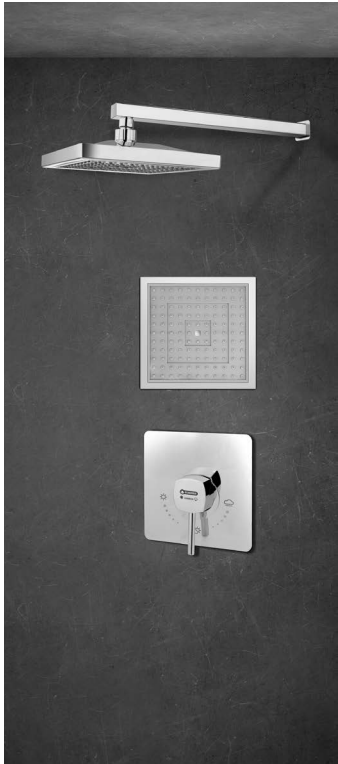

Code: 8365
Built in
Shower mixer
Brushed Chrome finish **توالت توکار**

Code: 8366
Built in
Single lever basin mixer
Brushed Chrome finish **روشویی توکار**

Code: 9173
Built in
Bath mixer
TYPE 1
Chrome finish