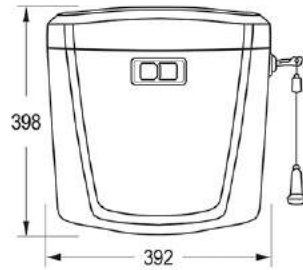

Imen
Code: S630