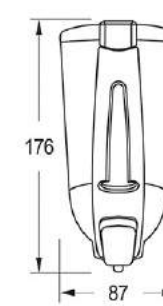

Venice
Code: V110