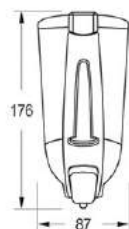

VENICE
Parts Complete Replacement
Guarantee

5 Years
Guarantee