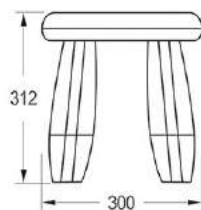

VERONA STOOL

- Ability to bear weight up to 500 kg
- Longevity
- Consistent with the ergonomics of the human body
- Suitable for use in sports exercises
- Can be set with other IMENAB products in various colors

Product	Stool
Model	Verona
Size	312 \ 300 \ 300 mm
Weight	1.75 kg
Code	ST200