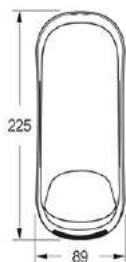

IMAA DISPENSER

- Usable for home, public and industrial applications
- Unique ergonomic characteristics
- Possibility of installing liquid pump and foam maker by simply changing the pump
- 5 years exchange warranty
- Filling the tank without detachment
- Design registration certificate
- Easy to install and use
- Can be set with other IMENAB products

Product	Dispenser
Model	Imaa
Size	225 \ 89 \ 75 mm
Capacity	0.4 Liter
Code	E1040