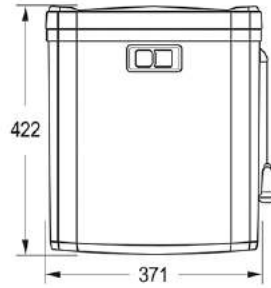

Persian
Code: S2020