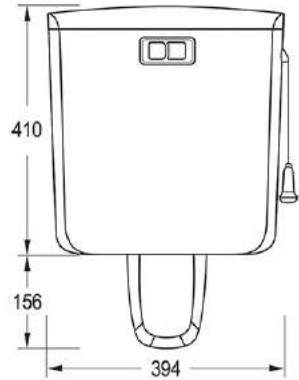

STORAGE TANK

Hidden Pipe
Code: HP100