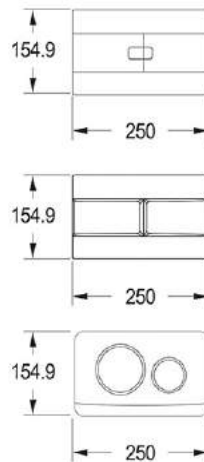

Click
Iranian