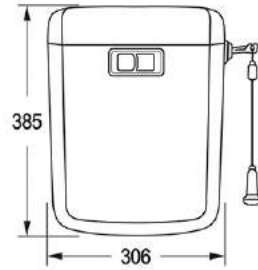

## STORAGE TANK

Hidden Pipe  
Code: HP100

Caspian  
Code: S2030

Persian  
Code: S2020

Imen  
Code: S630

Arvand  
Code: S830

Arass  
Code: S730

Click  
Wall hung