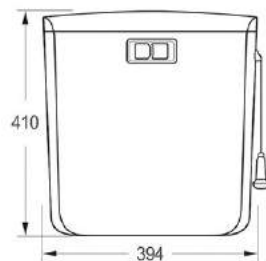

Product	<b>Storage Tank</b>
Model	<b>Caspian</b>
Size	<b>394 \ 410 \ 66 mm</b>
Capacity	<b>2 to 8 Liter</b>
Code	<b>S2030</b>

**CASPIAN**  
Parts Complete Replacement  
Guarantee

**15** Years  
Guarantee