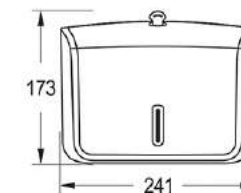

## TRASH BIN & BRUSH TOILET / FOLDED TISSUE / STOOL

Venice / Verona  
Code: T710 / B710

Verona  
Code: TH300

Delsey  
Code: TH200

Verona  
Code: ST200

Day to day life has room for improvement. That's the basic thinking behind Imenab. Many activities in our daily routine are so basic that we take them for granted. Washing our hands, cleaning up after a meal, grooming and prepping our appearance. Through innovation and new technologies, we find ways to streamline these simple tasks. We call our products tools for efficient living.