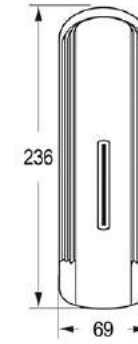

Royan
Code: R1030