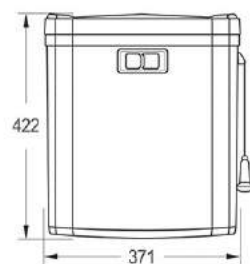

Equipped with
air freshener installation site

Jet Slim

PERSIAN⁺
Parts Complete Replacement
Guarantee

Years
Guarantee