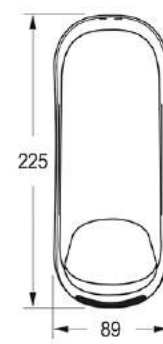

DISPENSER

Imaa
Code: E1040