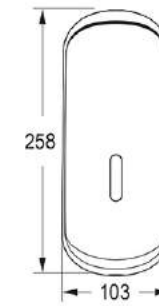

## DISPENSER

Imaa  
Code: E1040

Royan  
Code: R1030

Kenzo  
Code: K1020

Mahtab  
Code: M101

Gloria  
Code: G1010

Venice  
Code: V110

Trust  
Code: T101