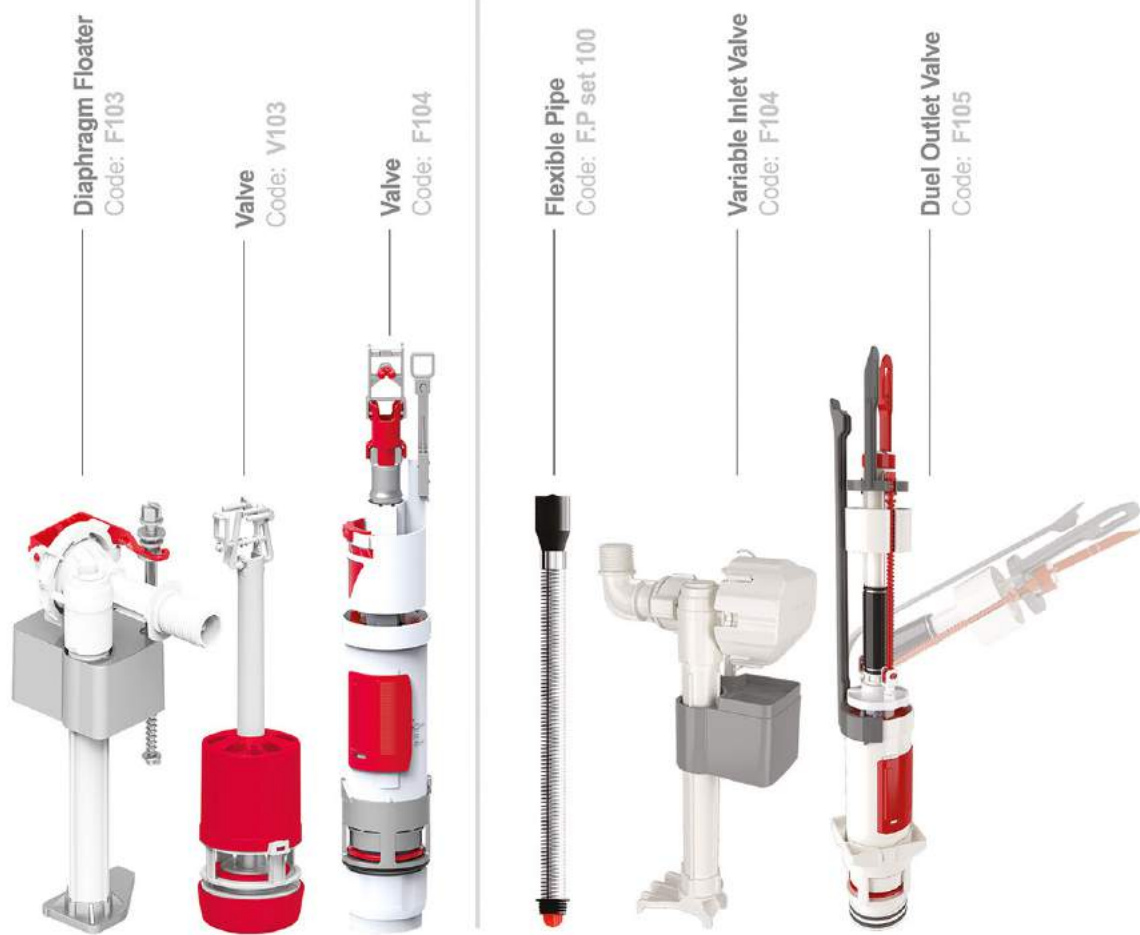

Water input Washer

considering the inaccessibility for exchanging this washer, the elastic behind Imen Ab's elastic is made from special material that is European made with at least 20 years durability.

فلش تانک توکار

فلش تانک دیواری