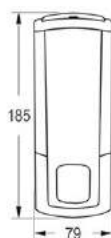

GLORYA
Parts Complete Replacement
Guarantee

5 Years
Guarantee