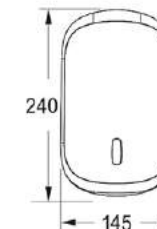

## TRASH BIN & BRUSH TOILET / FOLDED TISSUE / STOOL

Venice / Verona  
Code: T710 / B710

Verona  
Code: TH300

Delsey  
Code: TH200

Verona  
Code: ST200

Day to day life has room for improvement. That's the basic thinking behind Imenab. Many activities in our daily routine are so basic that we take them for granted. Washing our hands, cleaning up after a meal, grooming and prepping our appearance. Through innovation and new technologies, we find ways to streamline these simple tasks. We call our products tools for efficient living.