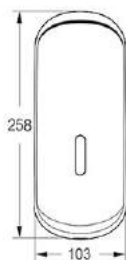

PRIMA
Parts Complete Replacement
Guarantee

5 Years
Guarantee