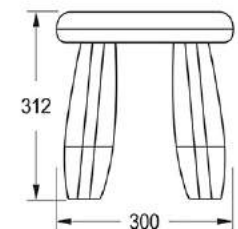

## TRASH BIN & BRUSH TOILET / FOLDED TISSUE / STOOL

Venice / Verona  
Code: T710 / B710

Verona  
Code: TH300

Delsey  
Code: TH200

Verona  
Code: ST200

Day to day life has room for improvement. That's the basic thinking behind Imenab. Many activities in our daily routine are so basic that we take them for granted. Washing our hands, cleaning up after a meal, grooming and prepping our appearance. Through innovation and new technologies, we find ways to streamline these simple tasks. We call our products tools for efficient living.