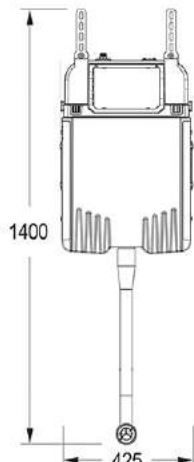

Click
Iranian

Click
Wall hung