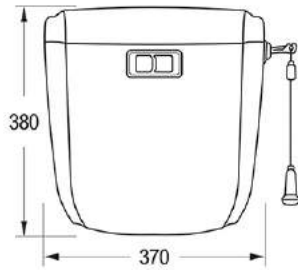

## STORAGE TANK

Hidden Pipe  
Code: HP100

Caspian  
Code: S2030

Persian  
Code: S2020

Imen  
Code: S630

Arvand  
Code: S830

Arass  
Code: S730

Click  
Wall hung