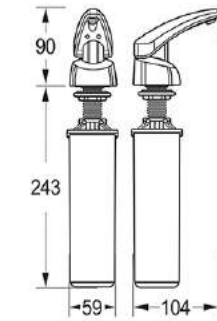

Hi Sink
Code: HS1900