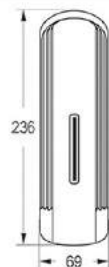

جامایع مدل رویان

- قابلیت مصرف خانگی، عمومی و صنعتی
- طراحی مدرن و کلید یکپارچه با بدنه
- قابلیت تعویض پمپ مایع ریز و فوم ساز
- پنج سال ضمانت تعویض
- قابلیت پرکردن مخزن بدون جداسازی
- دارای گواهی ثبت طرح
- نصب و کاربری آسان
- قابلیت ست سازی با دیگر محصولات ایمن آب در رنگ بندی متنوع

ROYAN DISPENSER

- Usable for home, public and industrial applications
- Modern design and easy push mechanism
- Possibility of installing liquid pump and foam maker by simply changing the pump
- 5 years exchange warranty
- Filling the tank without detachment
- Design registration certificate
- Easy to install and use
- Can be set with other IMENAB products in various colors

Product	Dispenser
Model	Royan
Size	236 \ 69 \ 78 mm
Capacity	0.4 Liter
Code	R1030