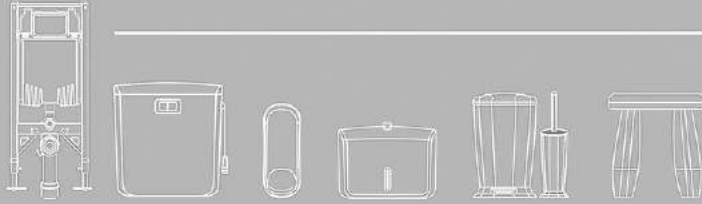

2023
COLLECTION