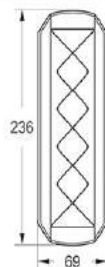

جامایع مدل کنزو

- قابلیت مصرف خانگی، عمومی و صنعتی
- طراحی مدرن و کلید یکپارچه با بدنه
- قابلیت تعویض پمپ مایع ریز و فوم ساز
- پنج سال ضمانت تعویض
- قابلیت پرکردن مخزن بدون جداسازی
- دارای گواهی ثبت طرح
- نصب و کاربری آسان
- قابلیت ست سازی با دیگر محصولات ایمن آب در رنگ بندی متنوع

KENZO DISPENSER

- Usable for home, public and industrial applications
- Modern design and easy push mechanism
- Possibility of installing liquid pump and foam maker by simply changing the pump
- 5 years exchange warranty
- Filling the tank without detachment
- Design registration certificate
- Easy to install and use
- Can be set with other IMENAB products in various colors

Product	Dispenser
Model	Kenzo
Size	236 \ 69 \ 79 mm
Capacity	0.4 Liter
Code	K1020