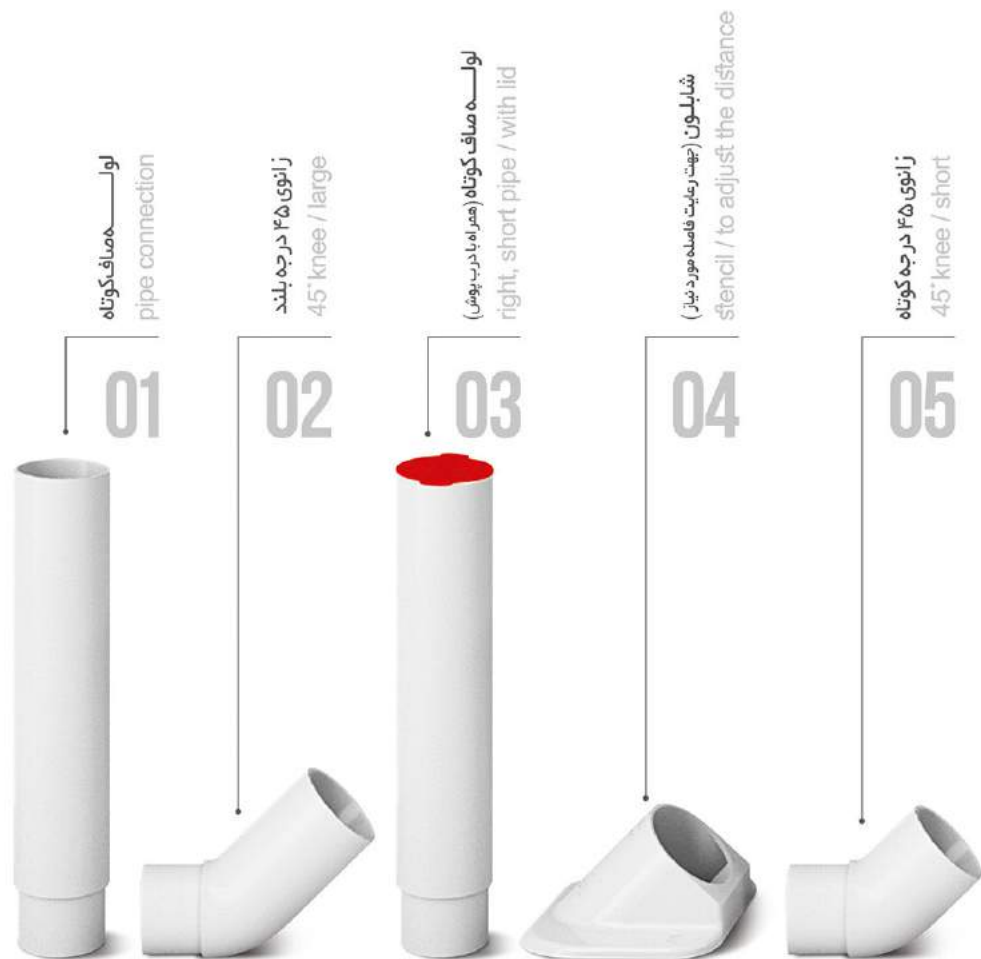

Hidden Pipe Packaging

- Higher pressure Due to the installation
- Usable with pulling lever
- Easy and inexpensive installation in comparison with built-in flush tanks
- Easier repair than built-in flush tanks
- Matched with various tile and ceramic colors and designs
- Efficient for Toilet bowl and Squatting pan

بسته لوله پنهان

- فشار بالاتر بدلیل نصب در ارتفاع
- قابلیت استفاده از اهرم کششی
- نصب بسیار آسان و کم هزینه نسبت به فلش تانک های توکار
- قابلیت سرویس بسیار راحت نسبت به فلش تانک های توکار
- قابلیت ست سازی با انواع رنگ ها ، طرح های کاشی و سرامیک
- دسترسی آسان به تنظیمات جهت کاهش مصرف آب
- قابلیت کار آبی برای کاسه توالت فرنگی و ایرانی

HIDDEN PIPE
Parts Complete Replacement
Guarantee

5 Years
Guarantee