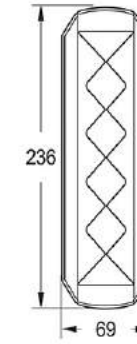

## DISPENSER

Imaa  
Code: E1040

Royan  
Code: R1030

Kenzo  
Code: K1020

Mahtab  
Code: M101

Gloria  
Code: G1010

Venice  
Code: V110

Trust  
Code: T101